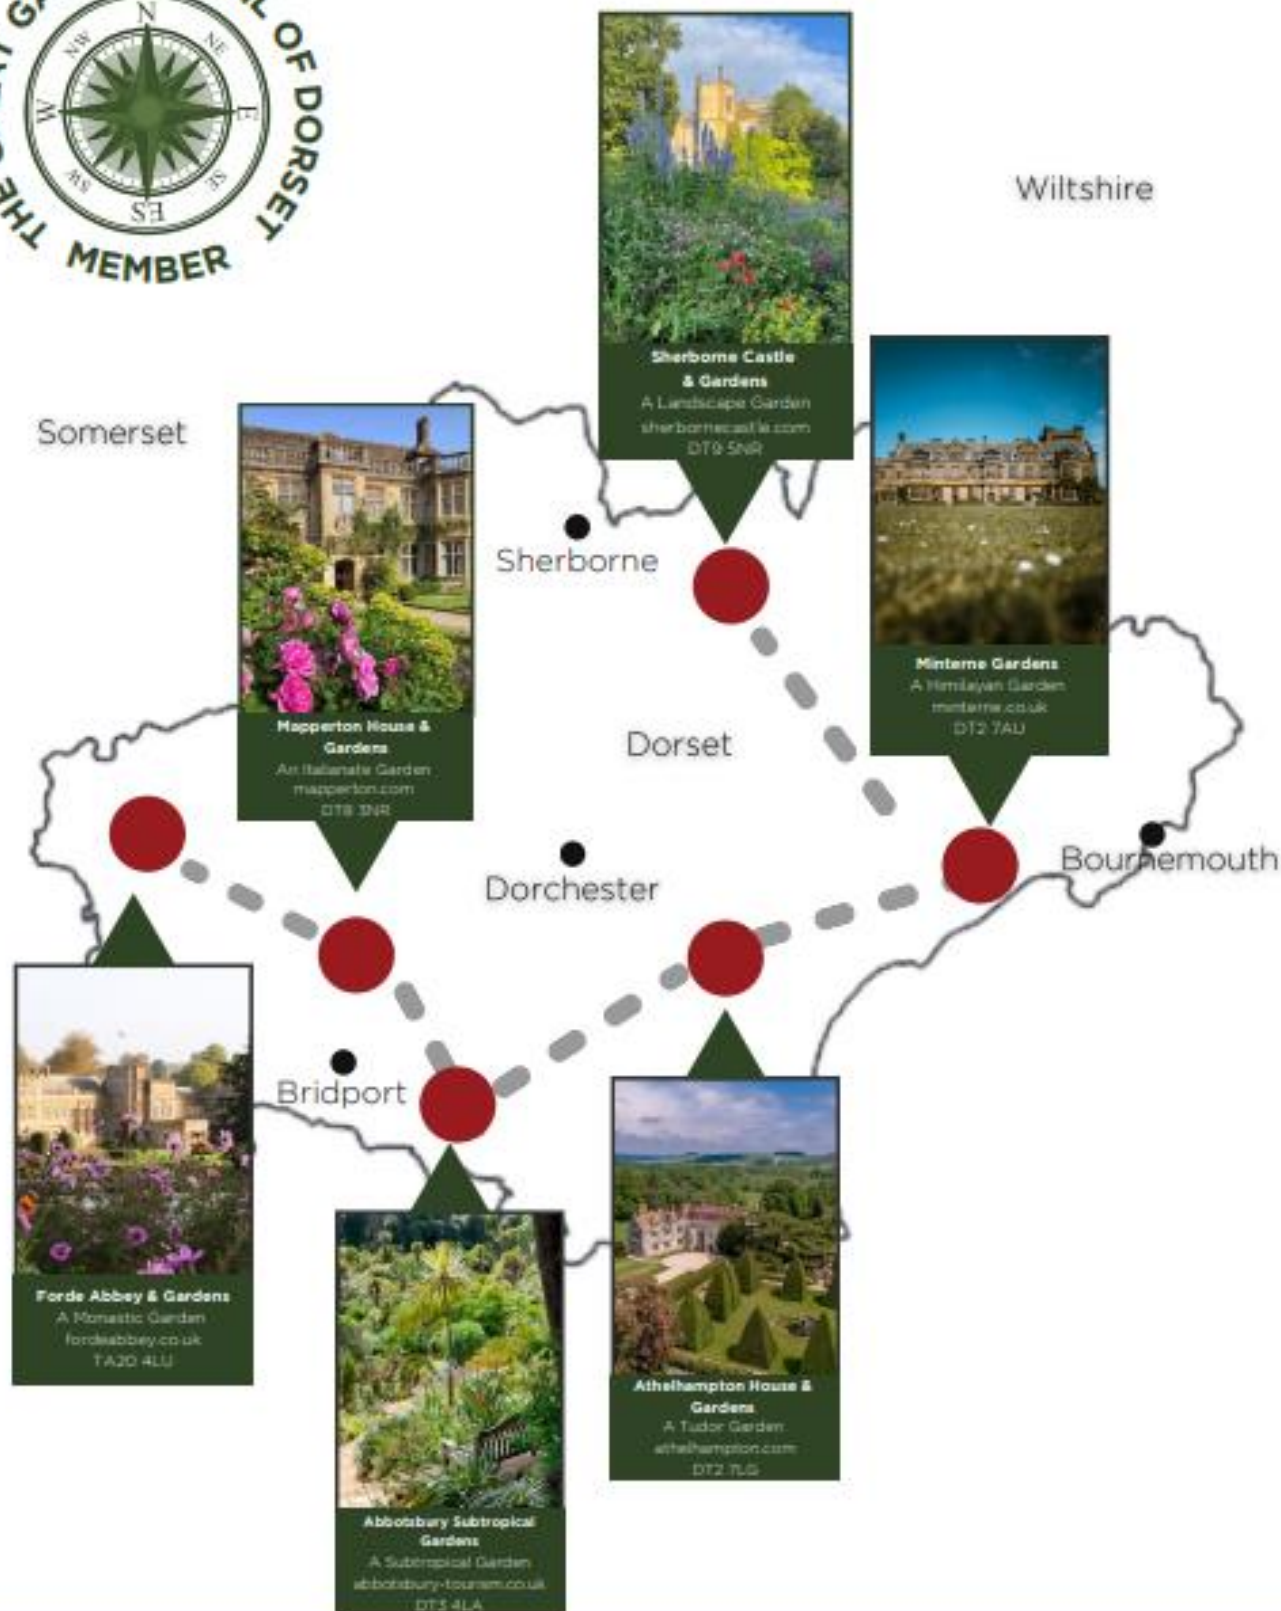

Wiltshire

Sherborne Castle & Gardens
A Landscape Garden
sherbornecastle.com
DT9 5SR

Mintern Gardens
A Himalayan Garden
mintern.co.uk
DT2 7AU

Somerset

Mapperton House & Gardens
An Italianate Garden
mapperton.com
DT8 3NR

Sherborne

Dorset

Dorchester

Bournemouth

Forde Abbey & Gardens
A Monastic Garden
fordeabbey.co.uk
TA20 4LU

Bridport

Abbotsbury Subtropical Gardens
A Subtropical Garden
abbotsbury-tourism.co.uk
DT3 4LA

Athelhampton House & Gardens
A Tudor Garden
athelhampton.com
DT2 7LG

THE GREAT GARDEN TRAIL OF DORSET

VISIT THE TOP 6 MUST SEE GARDENS IN DORSET SHOWCASING THE VERY BEST IN ENGLISH GARDEN DESIGN, PLANTING & HISTORY

THE GREAT GARDEN TRAIL OF DORSET

VISIT THE TOP 6 MUST SEE GARDENS IN DORSET SHOWCASING THE VERY BEST IN ENGLISH GARDEN DESIGN, PLANTING & HISTORY

THE GREAT GARDEN TRAIL OF DORSET

VISIT THE TOP 6 MUST SEE GARDENS IN DORSET SHOWCASING THE VERY BEST IN ENGLISH GARDEN DESIGN, PLANTING & HISTORY